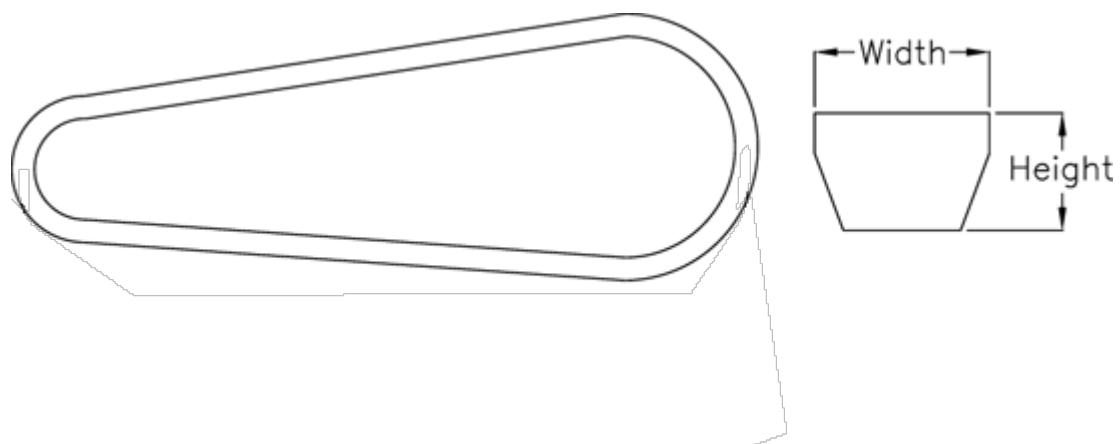

# Data Sheet

Article number: 601962461500  
Description: Gates V-belt SPZ 1500 Ld 1500  
DELTA NARROW

## Measures

---

Datum length	= 1500
Height	= 8
Width	= 10